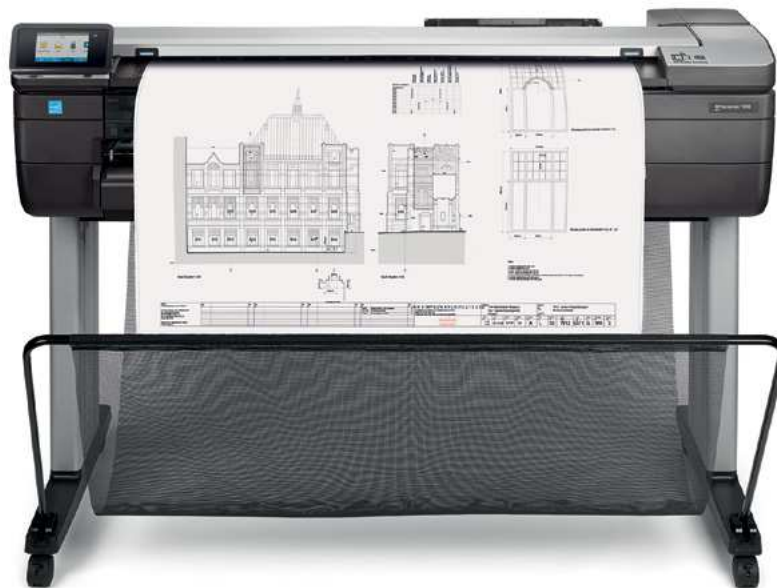

HP DesignJet T830 Multifunction Printer

Multifunction reinvented—built-in scanner at an unbeatable price¹

Print, scan, copy, and share—robust, compact 36-inch Wi-Fi MFP for office and construction

ROBUST—Damage-resistant for offices and job sites

CONVENIENT—Easy operation helps users save time

- Complete tasks intuitively—almost 3 times faster vs other devices³—one touchscreen works like a smartphone
- Cut waste by 50%—print at half scale with automatic sheet feeder/tray; cut extra work, waste of wide rolls⁴
- No LAN needed—move this MFP any time, any place your Wi-Fi signal can reach with wireless connectivity⁵

COLLABORATION—Mobile print/scan for team sharing

- Use integrated scanning to capture and share feedback, enable archiving, and more
- The printer creates its own Wi-Fi network for easy connectivity with Wi-Fi Direct
- Conveniently scan, share, print right from your smartphone or tablet;⁵ enjoy a smartphone-like experience
- Manage scans from your mobile device with the HP AiO Printer Remote app,⁶ enabled by HP Mobile Printing

**For more information, please visit
hp.com/go/designjetT830**

¹ Based on 36-inch Wi-Fi integrated MFPs available in the market as of September, 2015.

² The HP DesignJet T830 Multifunction Printer is the most compact 36-inch device performing large-format print/scan/copy functions and is at least half the size (without the legs) based on H x W x L specifications published as of September, 2015.