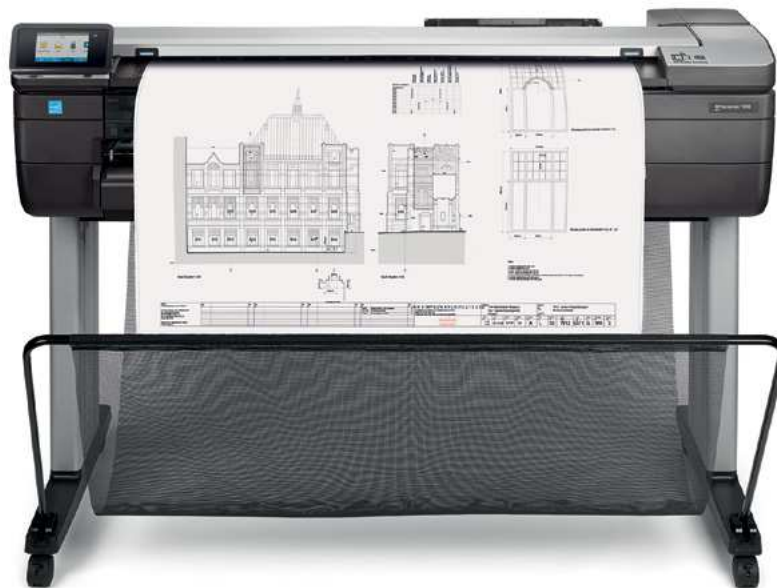

HP DesignJet T830 Multifunction Printer

Multifunction reinvented—built-in scanner at an unbeatable price¹

Print, scan, copy, and share—robust, compact 36-inch Wi-Fi MFP for office and construction

ROBUST—Damage-resistant for offices and job sites

CONVENIENT—Easy operation helps users save time

- Complete tasks intuitively—almost 3 times faster vs other devices³—one touchscreen works like a smartphone
- Cut waste by 50%—print at half scale with automatic sheet feeder/tray; cut extra work, waste of wide rolls⁴
- No LAN needed—move this MFP any time, any place your Wi-Fi signal can reach with wireless connectivity⁵

COLLABORATION—Mobile print/scan for team sharing

- Use integrated scanning to capture and share feedback, enable archiving, and more
- The printer creates its own Wi-Fi network for easy connectivity with Wi-Fi Direct
- Conveniently scan, share, print right from your smartphone or tablet;⁵ enjoy a smartphone-like experience
- Manage scans from your mobile device with the HP AiO Printer Remote app,⁶ enabled by HP Mobile Printing

For more information, please visit
hp.com/go/designjetT830

¹ Based on 36-inch Wi-Fi integrated MFPs available in the market as of September, 2015.

² The HP DesignJet T830 Multifunction Printer is the most compact 36-inch device performing large-format print/scan/copy functions and is at least half the size (without the legs) based on H x W x L specifications published as of September, 2015.